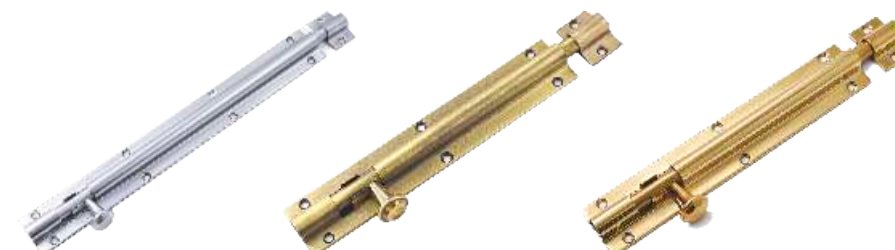

Finishes:

PVD Gold, PVD Rose Gold
Antique, Satin Chrome
Polished Nickel
Matt Edge Bronze
Satin PVD Gold
Satin PVD Rose Gold
Satin PVD Black

Magnifico Towerbolt

Material : Brass

Sizes : 8", 12", 18", 24", 36"

Finishes:

Patine Antique, PVD Gold,
Italian Gold, Italian Black,

Estella Towerbolt

Material :

Stainless Steels with Brass Knob

Sizes :

4", 6" 8", 12", 18", 24", 36", 48"

Finishes:

PVD Gold, Italian Gold
Italian Black, Antique
Aged Iron, Aged Brass
Matt Edge Bronze
Satin PVD Gold

Crowne Towerbolt

Material :

Stainless Steels with Brass Knob

Sizes : 4", 6" 8", 12", 18", 24", 36", 48"

Finishes: